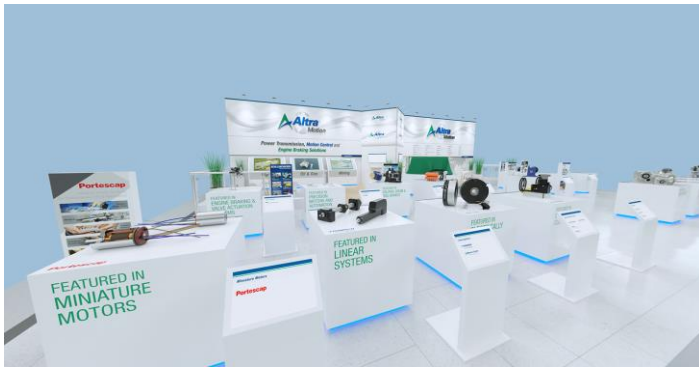

Image captions:

Images 1-3: Altra Industrial Motion Corp. has expanded its virtual exhibition with new explorable 3D application environments, booths, event areas and products.

The image(s) distributed with this press release are for Editorial use only and are subject to copyright. The image(s) may only be used to accompany the press release mentioned here, no other use is permitted.